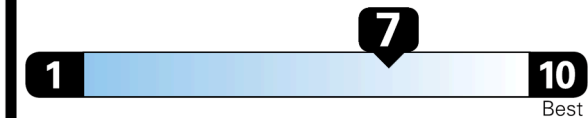

EPA DOT Fuel Economy and Environment

Gasoline Vehicle

Fuel Economy

30 MPG
combined city/hwy

27 MPG
city

34 MPG
highway

3.3 gallons per 100 miles

Compact Cars range from 14 to 119 MPG. The best vehicle rates 136 MPGe.

You save $500
in fuel costs over 5 years compared to the average new vehicle.

Annual fuel cost $1,300

Fuel Economy & Greenhouse Gas Rating (tailpipe only)